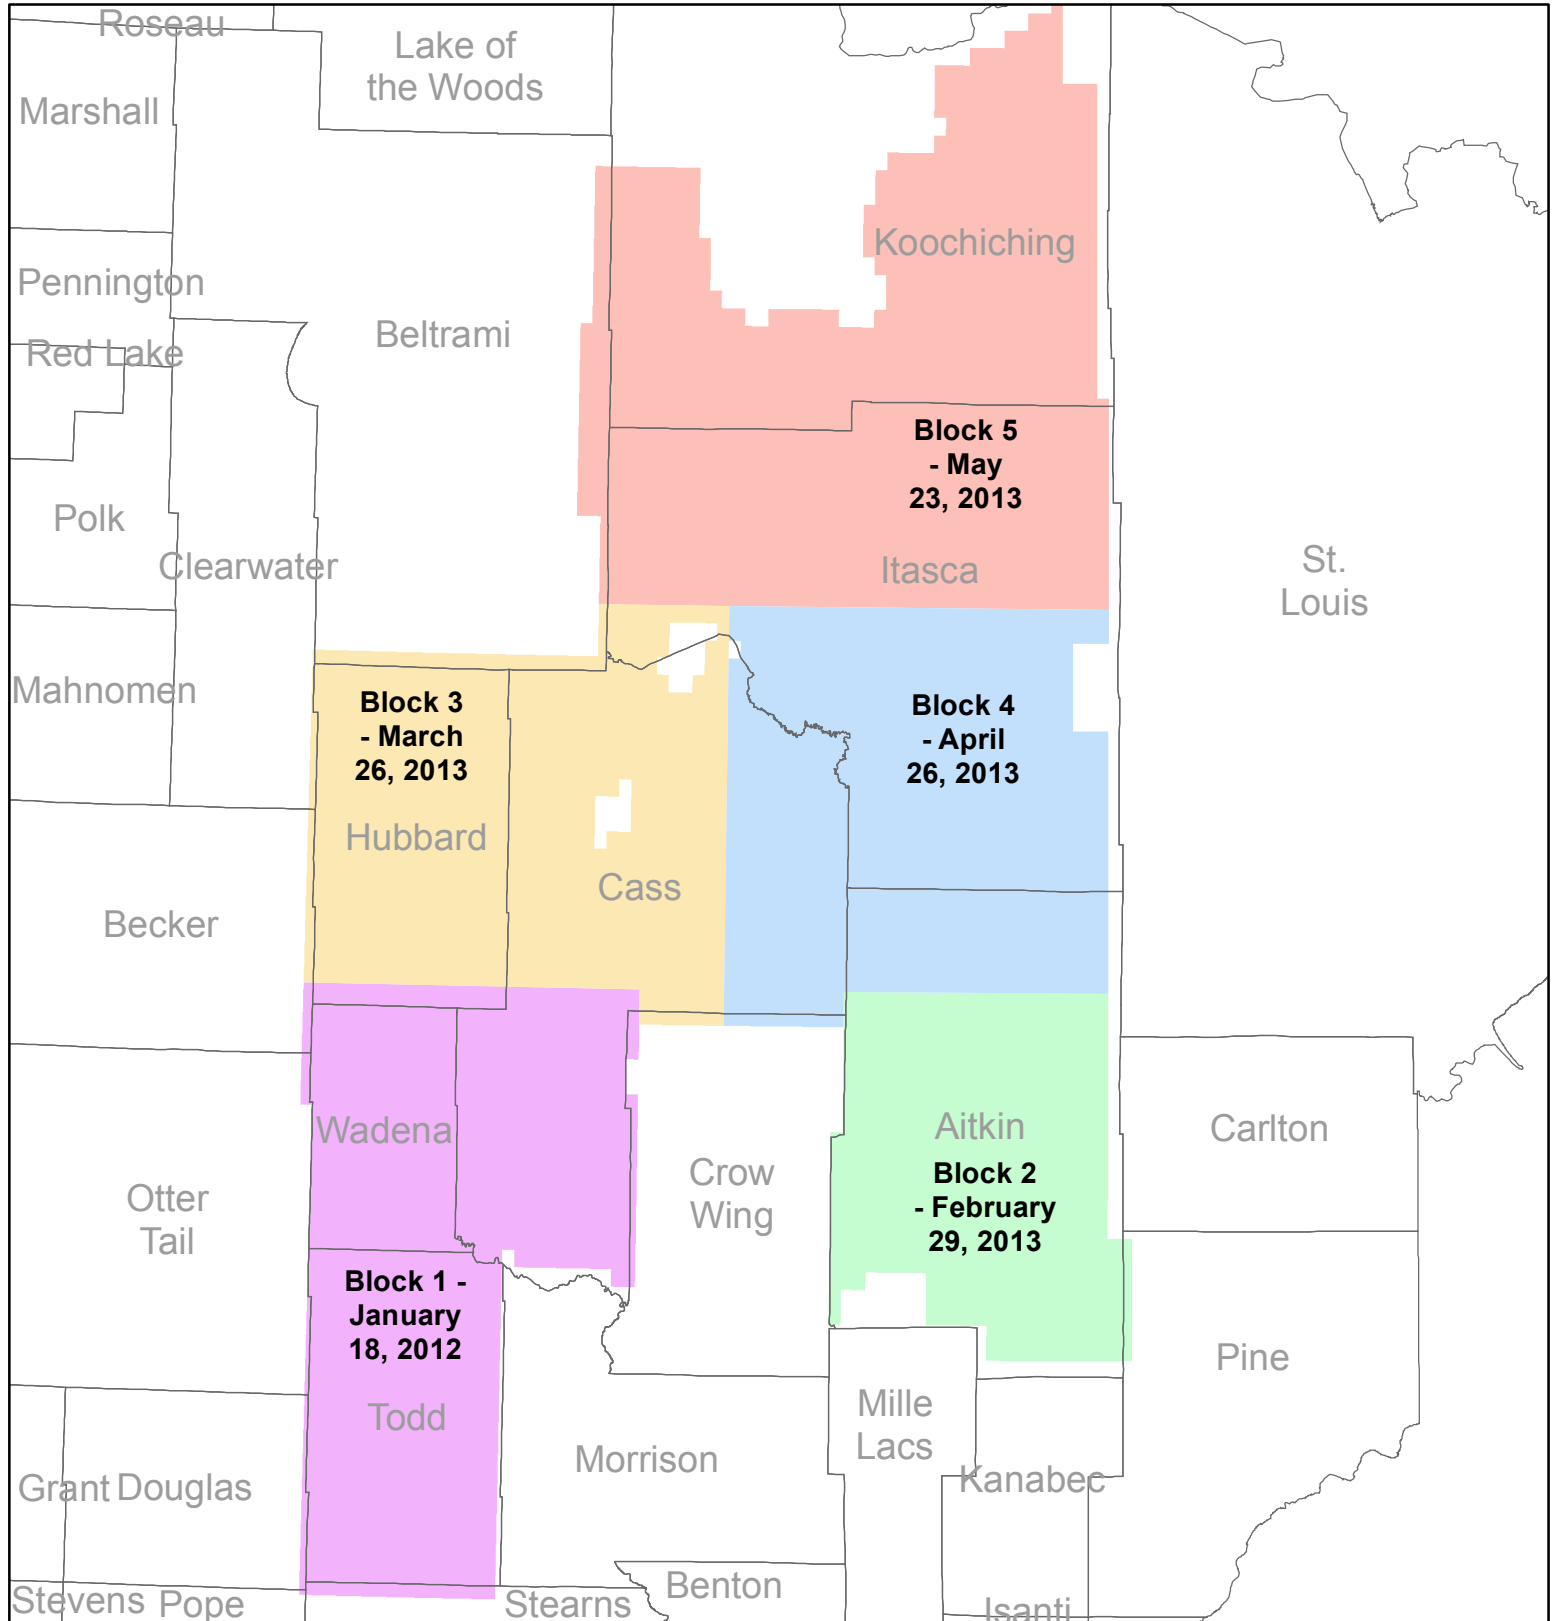

State of Minnesota Elevation Mapping Project

Central Lakes Data Publication Schedule

2/1/2013

These dates are estimates of when the data will be published and available for general access. Please note that these dates are based on estimates provided by the vendor plus 30 days for quality control and assurance.